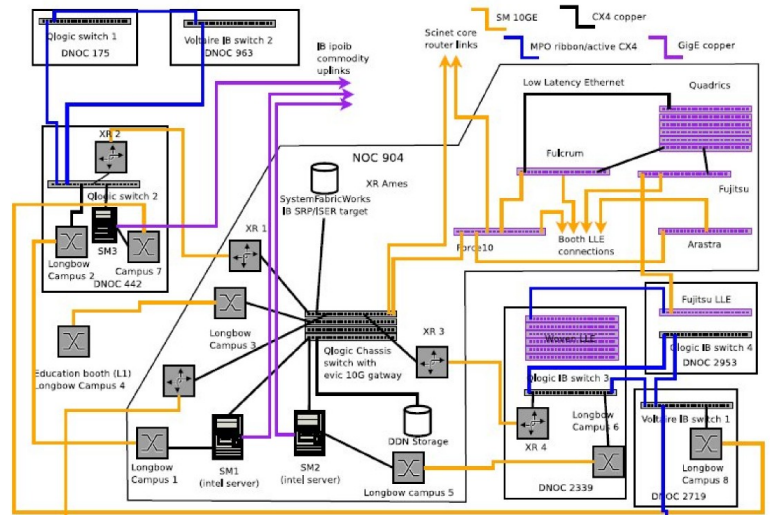

# Routed 20Gbits/s InfiniBand WAN storage

US Department of Defense stages an exhibit mirroring the JCTD-Large Data program - distributing very large data sets across WANs in an all-InfiniBand environment with Longbow XR routers

## LARGE DATA

Joint Capabilities Technology Demonstration  
USSTRATCOM - NGA - NRL - DISA - INSCOM

Longbow XR - global InfiniBand range extender & router

Longbow Campus - 10km/40km InfiniBand range extender for use over dark fiber

Routed InfiniBand storage network on showfloor at Supercomputing 2007 in Reno, NV

Routed InfiniBand storage traffic over a pair of 10 Gigabit Ethernet National Lambda Rail paths

Naval Research Laboratory, Washington D.C.

## The Demonstration

In this demonstration, two 10Gigabit Ethernet links carried by National Lambda Rail (NLR) link four Longbow XR devices connecting to local InfiniBand subnets in Reno and Washington D.C., where InfiniBand storage equipment is located. Additional InfiniBand storage is directly connected in the National Center for Data Mining (NCDM) booth (#2623), from where a connection is made across SCinet's routed InfiniBand network — using a further pair of Longbow XR devices — to YottaYotta's booth (#703), reaching a third InfiniBand storage location.