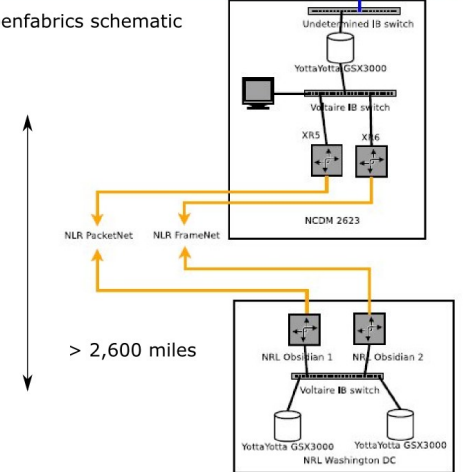

## LARGE DATA

Joint Capabilities Technology Demonstration  
USSTRATCOM - NGA - NRL - DISA - INSCOM

Longbow XR - global InfiniBand range extender & router

Longbow Campus - 10km/40km InfiniBand range extender for use over dark fiber

Routed InfiniBand storage network on showfloor at Supercomputing 2007 in Reno, NV

Routed InfiniBand storage traffic over a pair of 10 Gigabit Ethernet National Lambda Rail paths

Naval Research Laboratory, Washington D.C.