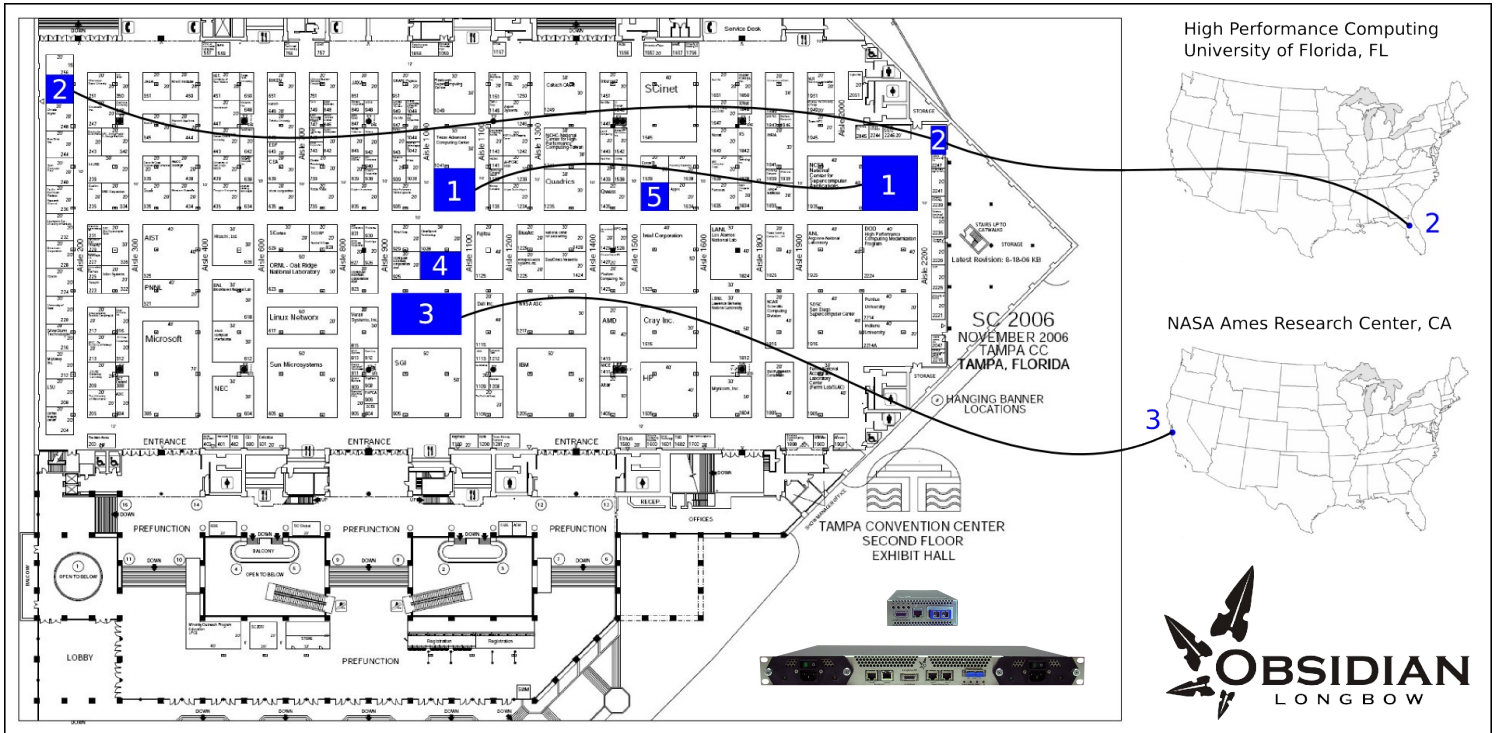

# Obsidian Longbow technology demonstrations for Supercomputing 2006

**1 Cisco (Booths 1035 and 2234) — Campus Area InfiniBand Visualization**

**2 University of Florida (Booths 2058 and 252) — Campus and Wide Area InfiniBand Storage**

**3 NASA (Booth 917) — Wide Area Visualization**

**4 Mellanox Technologies (Booth 1535) — Native InfiniBand Routing**

**5 QLogic Corporation (Booth 1024) — Native InfiniBand Routing**